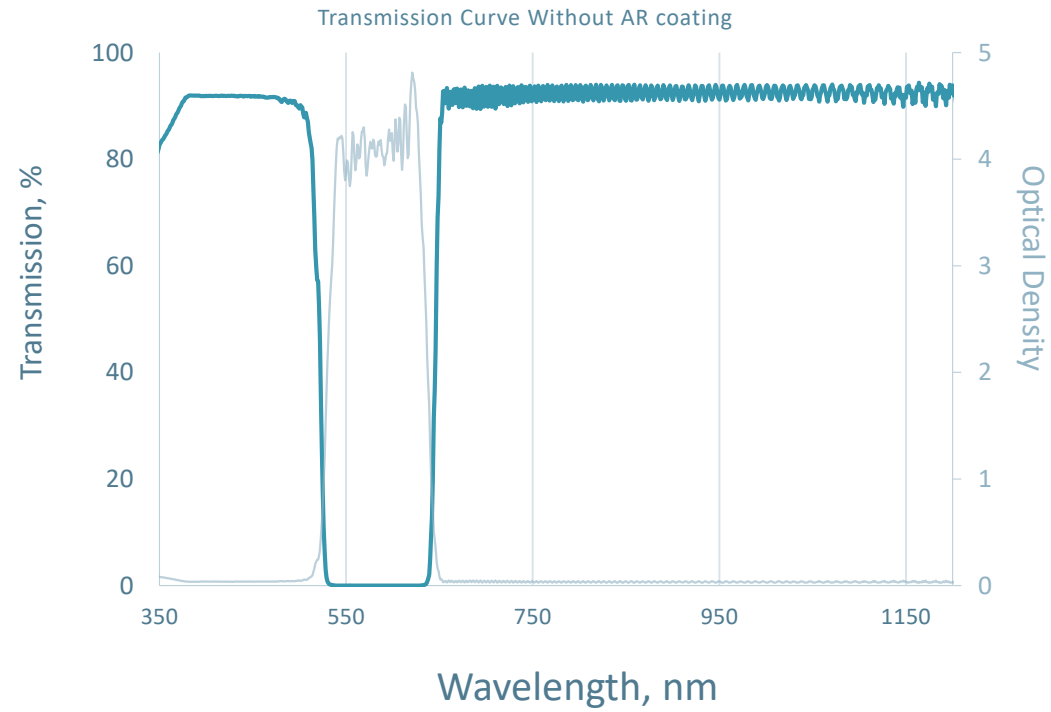

Part #: 003-014-1

Longpass Filter  
Cut On=650nm  
Blocking Range=80.47nm  
OD4 Blocking

This graph shows a representative performance curve. Actual parts may vary slightly.